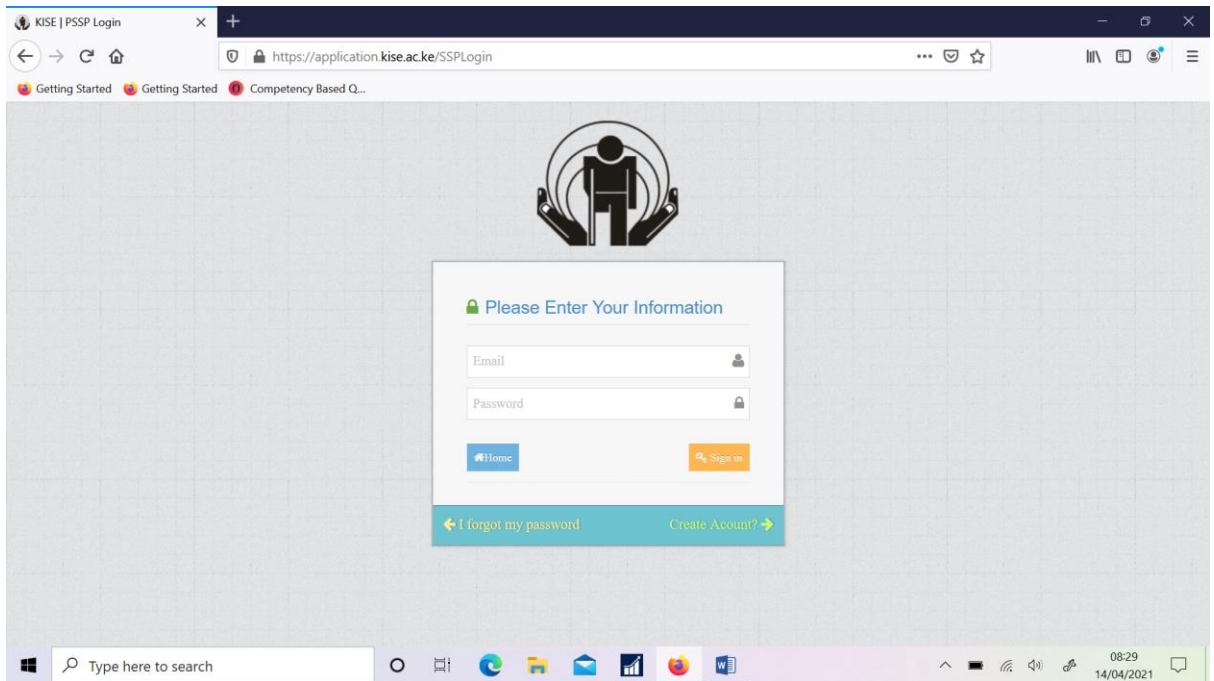

## How to Retrieve Your admission Letter

1. Go to <https://application.kise.ac.ke/SSPLLogin>

2. Enter the email address and your password (This is what you used to create an online application profile)
3. Click **Sign in**
4. Scroll to the bottom of the page and click **Download Offer Letter**. Ensure you save it to your device for future reference.